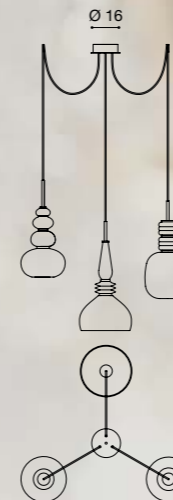

CAR VAL

DESIGN
BY L4B

CARNIVAL

/ DESIGN BY L4B

SO 1L C

SO 1L A

SO 1L B

SO 1L C

SO 1L A

SO 1L B

CARNIVAL
/ DESIGN BY L4B

CARNIVAL
/DESIGN BY L4B

CARNIVAL

/DESIGN BY L4B

SO 1L A

1 x 7W
LED E27 220-240V 2700°K 810 lm

SO 1L B

1 x 7W
LED E27 220-240V 2700°K 810 lm

SO 1L C

1 x 7W
LED E27 220-240V 2700°K 810 lm

SO COMPO 3L

3 x 7W
LED E27 220-240V 2700°K 810 lm

SO 3L

3 x 7W
LED E27 220-240V 2700°K 810 lm

SO 3L Ø35

3 x 7W
LED E27 220-240V 2700°K 810 lm

SO 6L Ø60

6 x 7W
LED E27 220-240V 2700°K 810 lm

SO COMPO 6L

6 x 7W
LED E27 220-240V 2700°K 810 lm

SO COMPO 9L

9 x 7W
LED E27 220-240V 2700°K 810 lm