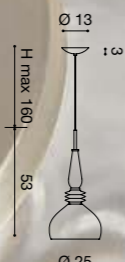

CARNIVAL

/DESIGN BY L4B

1 x 7W
LED E27 220-240V 2700°K 810 lm

SO 1L B

1 x 7W
LED E27 220-240V 2700°K 810 lm

1 x 7W
LED E27 220-240V 2700°K 810 lm

3 x 7W
LED E27 220-240V 2700°K 810 lm

3 x 7W
LED E27 220-240V 2700°K 810 lm

3 x 7W
LED E27 220-240V 2700°K 810 lm

6 x 7W
LED E27 220-240V 2700°K 810 lm

6 x 7W
LED E27 220-240V 2700°K 810 lm

9 x 7W
LED E27 220-240V 2700°K 810 lm

12 x 7W
LED E27 220-240V 2700°K 810 lm

14

Label A

15