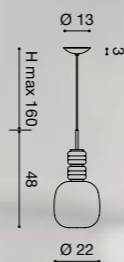

CARNIVAL

/DESIGN BY L4B

1 x 7W
LED E27 220-240V 2700°K 810 lm

1 x 7W
LED E27 220-240V 2700°K 810 lm

SO 1L C

1 x 7W
LED E27 220-240V 2700°K 810 lm

3 x 7W
LED E27 220-240V 2700°K 810 lm

3 x 7W
LED E27 220-240V 2700°K 810 lm

3 x 7W
LED E27 220-240V 2700°K 810 lm

6 x 7W
LED E27 220-240V 2700°K 810 lm

6 x 7W
LED E27 220-240V 2700°K 810 lm

9 x 7W
LED E27 220-240V 2700°K 810 lm

12 x 7W
LED E27 220-240V 2700°K 810 lm

14

Label A

15