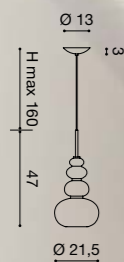

SO 1L A

SO 1L B

CARNIVAL
/ DESIGN BY L4B

CARNIVAL
/DESIGN BY L4B

CARNIVAL

/DESIGN BY L4B

SO 1L A

1 x 7W
LED E27 220-240V 2700°K 810 lm